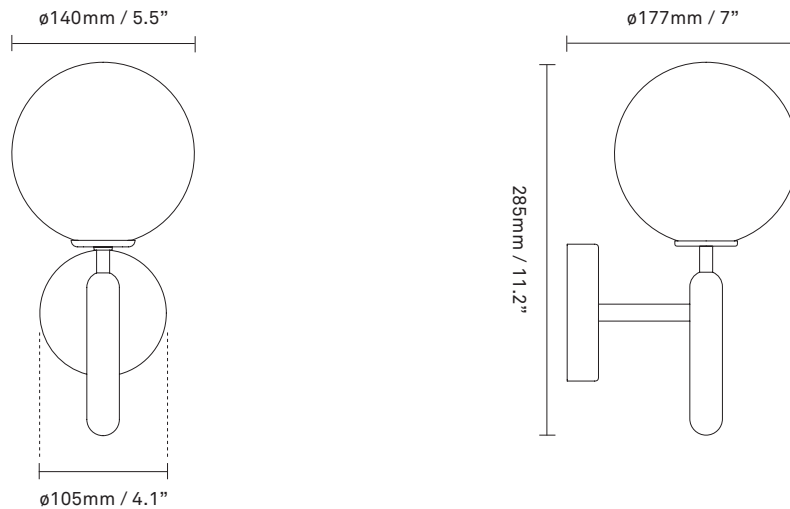

NUURA

MIIRA WALL
brass / opal

Design: Sofie Refer, 2021

Miira Wall has a balanced graphic look suitable for domestic and public spaces. Wall plate fits US 3½" pancake bracket.

Explore the rest of the **Miira collection** on our website, [here](#)

Product no.: EU - 2035004 / US - 3035004

Certifications: CE, IP20, Class II (EU), Class I (US)

Type: Wall / ceiling light - indoor

For information about IP ratings, click [here](#)

Colour: Glass: opal white / Metal: brass

Cleaning: Use a soft dry cloth to clean the product.
Do not use household cleaners.

Materials: Anodized metal, mouth-blown glass

Dimensions: 177mm / 7in x 285mm / 11.2in
Glass: 140 / 5.5in

Light source: Socket: G9
Max wattage: 7W LED
Voltage (V): 220-240V / 120V

Weight: Armature + glass: 1080g

Packaging: Dimensions: L: 419mm / 16.5in x W:
155mm / 6.1in x H: 166mm / 6.5in
Weight: 420g
Total weight incl. product: 1500g
Number of parcels: 1
Material: Brown cardboard